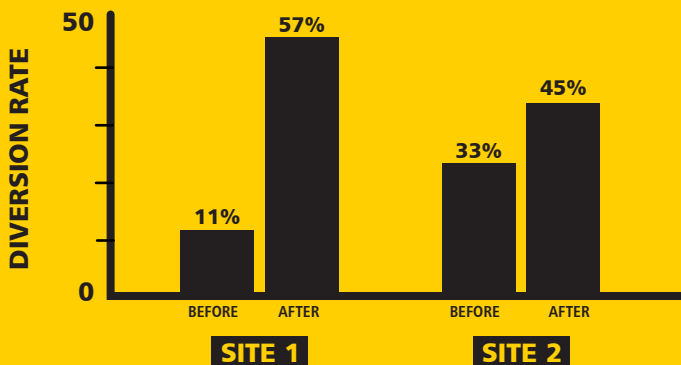

SlimJim

SLIM JIM[®]

RECYCLING

STATION

SlimJim

INCREASE RECYCLING EFFECTIVENESS

IN-FIELD STUDY YIELDED HIGH DIVERSION RATES

Improving recycling effectiveness has a positive environmental impact, helps facilities achieve sustainability initiatives and can lead to cost savings. Slim Jim® Recycling Station is proven to increase recycling effectiveness.

6 COLOURS

Colour-coding creates consistent visual cues for patrons and staff when sorting recyclables.

Blue Red Yellow Green Dark Grey Black

CUSTOMISED LID OPTIONS

Restrictive lid shapes ensure the right waste streams get into the right bins. For an open top option, no insert needed.

Mixed Recycling

Paper

Closed

10 WASTE STREAM LABELS

Expert designed waste stream labels feature 3 visual cues: the recycling symbol, a waste stream icon and verbiage proven to increase recycling effectiveness.